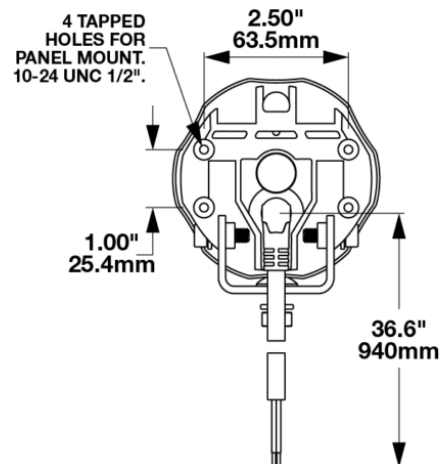

APPEARANCE KIT - BLACK

PRODUCT INFORMATION

Description	APPEARANCE KIT - BLACK
Product Weight	0.30 lbs / 0.14 kgs
Shipping Weight	0.30 lbs / 0.14 kgs

TRAIL 6 FLASH.

PRODUCT DIMENSIONS

Print date: 2024-08-15