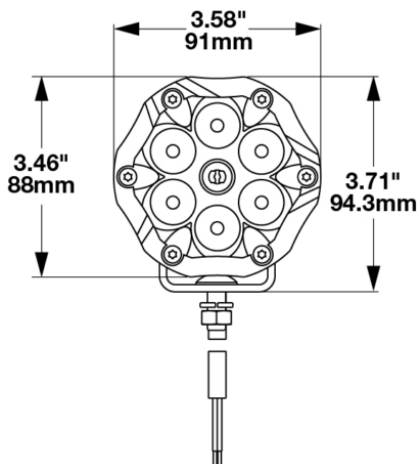

APPEARANCE KIT - BLACK

PRODUCT INFORMATION

Description	APPEARANCE KIT - BLACK
Product Weight	0.30 lbs / 0.14 kgs
Shipping Weight	0.30 lbs / 0.14 kgs

TRAIL 6 FLASH.

PRODUCT DIMENSIONS

Print date: 2024-08-15