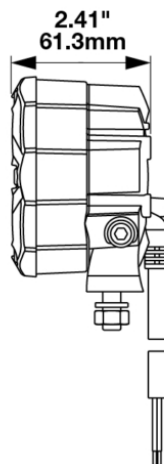

APPEARANCE KIT - BLACK

PRODUCT INFORMATION

Description	APPEARANCE KIT - BLACK
Product Weight	0.30 lbs / 0.14 kgs
Shipping Weight	0.30 lbs / 0.14 kgs

TRAIL 6 FLASH.

PRODUCT DIMENSIONS

Print date: 2024-08-15